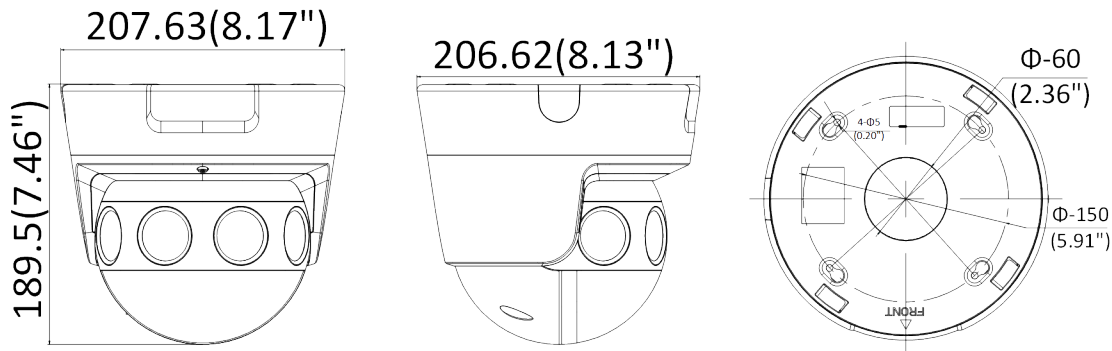

Dimensions

Unit: mm

Accessories

NOT INCLUDED		INCLUDED
WMP-L Wall Mount	CPM-S Pendent Mount	Pendent Cap