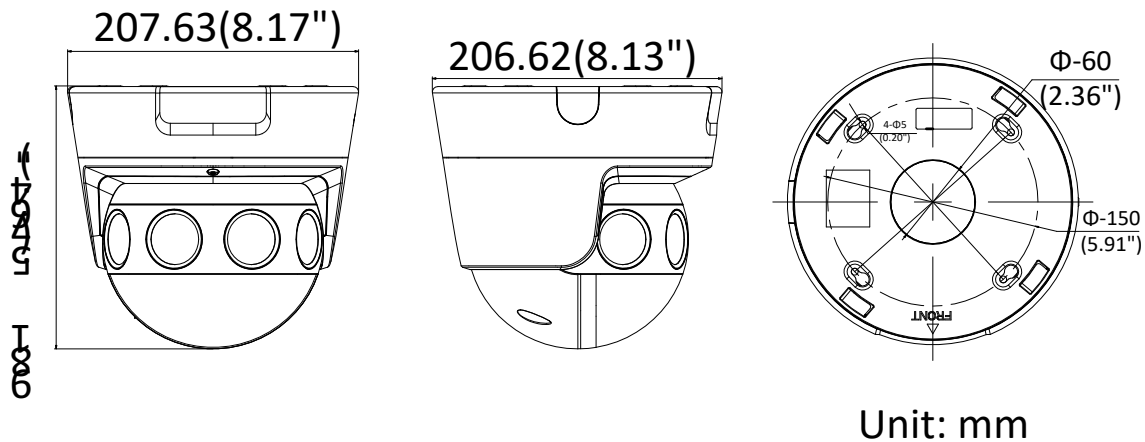

Specifications (continued)

Interface	
Audio I/O	1 input (line in), 3.5 mm 3-section connector, maximum input amplitude: 1 vpp, input impedance: 4.7K Ω, interface type: non-equilibrium 1 output (line out), 3.5 mm 3-section connector, maximum output amplitude: 1 vpp, output impedance: 100 Ω, interface type: non-equilibrium
Communication Interface	1 RJ-45 10M/100M/1000M self-adaptive Ethernet port 1 RS-485
Alarm	2 Inputs, 2 outputs (maximum 12 VDC, 1 A)
On-Board Storage	Built-in microSD/SDHC/SDXC slot, up to 128 GB
Reset Button	Yes
Audio	
Environment Noise Filtering	Yes
Audio Sampling Rate	8 kHz/16 kHz/32 kHz/44.1 kHz/48 kHz
General	
Operating Conditions	-40° to +60° C (-40° to +140° F), humidity 95% or less (non-condensing)
Power Supply	12 VDC $\pm$20%, three-core terminal block, PoE (802.3at), class 4
Power Consumption and Current	12 VDC, 1.4 A, maximum 17 W, PoE (802.3at, 42.5 V to 57 V), maximum 23 W
Protection Level	IP67, IK10
Materials	Aluminum alloy and plastic
Dimensions	Camera: 190 mm $\times$ 207 mm $\times$ 208 mm (7.5" $\times$ 8.2" $\times$ 8.2") Package: 336 mm $\times$ 261 mm $\times$ 293 mm (13.2" $\times$ 10.3" $\times$ 11.5")
Weight	Approximately 3.5 kg (7.7 lb)

Dimensions

Accessories

NOT INCLUDED		INCLUDED
WMP-L Wall Mount	CPM-S Pendant Mount	Pendant Cap